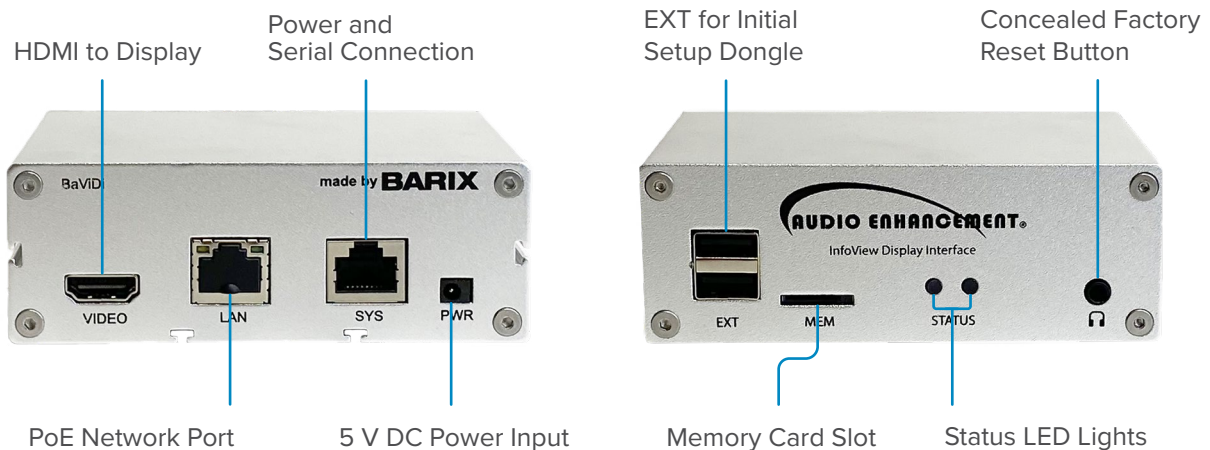

InfoView Display Interface Spec Sheet

The Audio Enhancement® **InfoView Display Interface** is a cutting-edge network adapter designed to seamlessly connect a display with the InfoView module integrated within the EPIC (Education Paging & Intercom Communications) System®. InfoView empowers school administrative staff by providing them with complete control over classroom clocks and visual messaging across the entire campus. EPIC simplifies communication, enhances safety measures, and improves overall organizational efficiency.

Specifications

EP-0036 InfoView Display Interface	
Color	Silver
Power	PoE, 5 V DC, or 24 V DC
Connections	LAN - Network RJ45 SYS - RMT to MS-500/600 PWR - 5 V DC Video - For HDMI Cable EXPWT - Setup Dongle
Included	HDMI Cable (3 ft), 5 V DC Power Cable, and Wireless Configuration Dongle
Weight	0.6 lbs (9.6 oz)
Dimensions	4.25 (H) x 3 (W) x 1.5 (D) in. (107.95 x 76.2 x 38.1 mm)