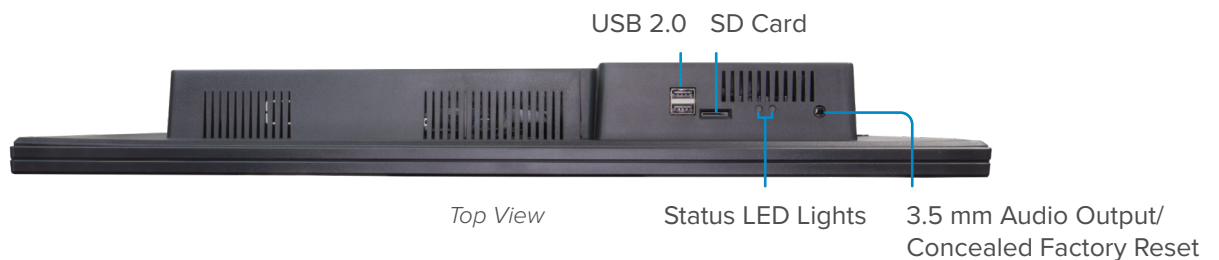

## SPEC SHEET

The EPIC (Education Paging & Intercom Communications) System® **InfoView Display** is designed specifically for the K-12 campus. With a PoE powered, 24" Full HD display, this high-performance, energy-efficient, world-class visual messaging device delivers power and data over a single ethernet cable, offering greatly increased flexibility with location and positioning.

RJ45 (PoE)

Left View

Front View

Top View

Status LED Lights

3.5 mm Audio Output/  
Concealed Factory Reset

# SPECIFICATIONS

INFOVIEW DISPLAY	
Network	10/100 Auto Sensing Megabit Ethernet (RJ45)
Audio	High Definition Audio Codec
VESA Wall Mount	75 x 75 mm
Warranty	3 Year Warranty on parts and labor against manufacturing defects
Regulatory	CE/FCC B/EN60950/RoHS
Recycle/Disposal	Dispose of in Accordance with Local, State and Federal Laws
Resolution	Up to 1920 x 1080, 32-bit Color
Display	24" Diagonal
Aspect Ratio	16:9
Graphics	Integrated Graphics Engine
POWER	
Voltage	PoE 802.3 AT+
Consumption	> 30 W (Average)
CONNECTORS	
LAN	(1) RJ45
USB	(2) USB 2.0
Headphone	(1) 3.5 mm
OPERATING CONDITIONS	
Temperature	Operating: 41° - 95° F (5° - 35° C) Storage: -10° - 140° F (-23° - 60° C)
Humidity	10 - 90% (non-condensing)
WEIGHT AND DIMENSIONS	
Weight - No Accessories	6.75 lbs (108 oz)
Dimensions	13.2 (H) x 21.9 (W) 2.6 in (335 x 556 x 66 mm)