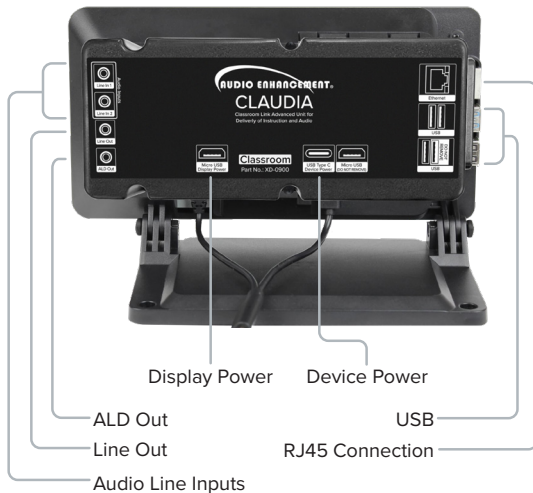

Classroom CLAUDIA

Front

Front Office CLAUDIA

Front

Rear

Rear

CLAUDIA in your Classroom

CLAUDIA provides connectivity and control of the local sound system from an easy to use touchscreen interface right at the teacher's desk. The teacher can connect their computer through the integrated audio input. Additionally, it provides simple integration for use with teleconference services such as Zoom, Google Meets™, and other platforms used for remote learning. Optional features such as SAFE (Signal Alert For Education) System® alerts and VIEWpath® (Video Interactive Education Window) recordings can be activated directly from the 7" touchscreen interface.

CLAUDIA in your Front Office

CLAUDIA in your front office provides an easy interface for streaming music to designated parts of your campus through EPIC System. CLAUDIA will allow music to be played from a local device connected directly. CLAUDIA will also store 200+ songs directly on the device which can be played directly from the 7" touchscreen interface.

Features

- Wireless connectivity to your installed XD Classroom Audio System provides 2-way audio between CLAUDIA and the installed XD Classroom Audio System
- Audio sources such as the teacher's computer, large front of classroom display, or tablet device can be integrated wirelessly between CLAUDIA and the installed XD Classroom Audio System
- 7" Touchscreen display provides for an easy user interface to manage all functions of CLAUDIA
- Web Interface: Through the web interface, the broadcast name of the CLAUDIA system can be customized to more easily manage to which unit a teacher's device is connected
- Multiple Inputs/Outputs: CLAUDIA provides 2 line level inputs and outputs ensuring that both educational functions and assistive listening applications can be accommodated at the same time