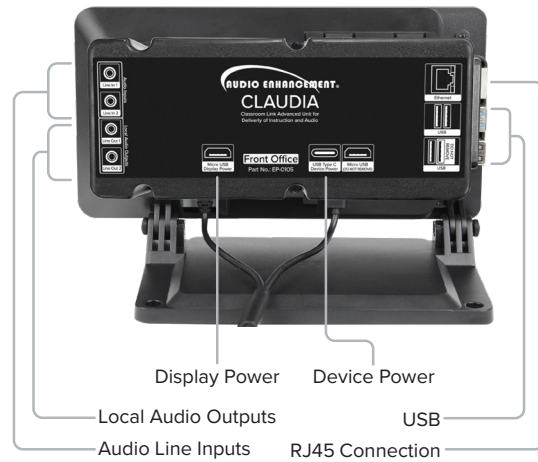

Classroom CLAUDIA

Front

Front Office CLAUDIA

Front

Rear

Rear

CLAUDIA in your Classroom

CLAUDIA provides connectivity and control of the local sound system from an easy to use touchscreen interface right at the teacher's desk. The teacher can connect their computer through the integrated audio input. Additionally, it provides simple integration for use with teleconference services such as Zoom, Google Meets™, and other platforms used for remote learning. Optional features such as SAFE (Signal Alert For Education) System® alerts and VIEWpath® (Video Interactive Education Window) recordings can be activated directly from the 7" touchscreen interface.

CLAUDIA in your Front Office

CLAUDIA in your front office provides an easy interface for streaming music to designated parts of your campus through EPIC System. CLAUDIA will allow music to be played from a local device connected directly. CLAUDIA will also store 200+ songs directly on the device which can be played directly from the 7" touchscreen interface.

Features

- Wireless connectivity to your installed XD Classroom Audio System provides 2-way audio between CLAUDIA and the installed XD Classroom Audio System
- Audio sources such as the teacher's computer, large front of classroom display, or tablet device can be integrated wirelessly between CLAUDIA and the installed XD Classroom Audio System
- 7" Touchscreen display provides for an easy user interface to manage all functions of CLAUDIA
- Web Interface: Through the web interface, the broadcast name of the CLAUDIA system can be customized to more easily manage to which unit a teacher's device is connected
- Multiple Inputs/Outputs: CLAUDIA provides 2 line level inputs and outputs ensuring that both educational functions and assistive listening applications can be accommodated at the same time