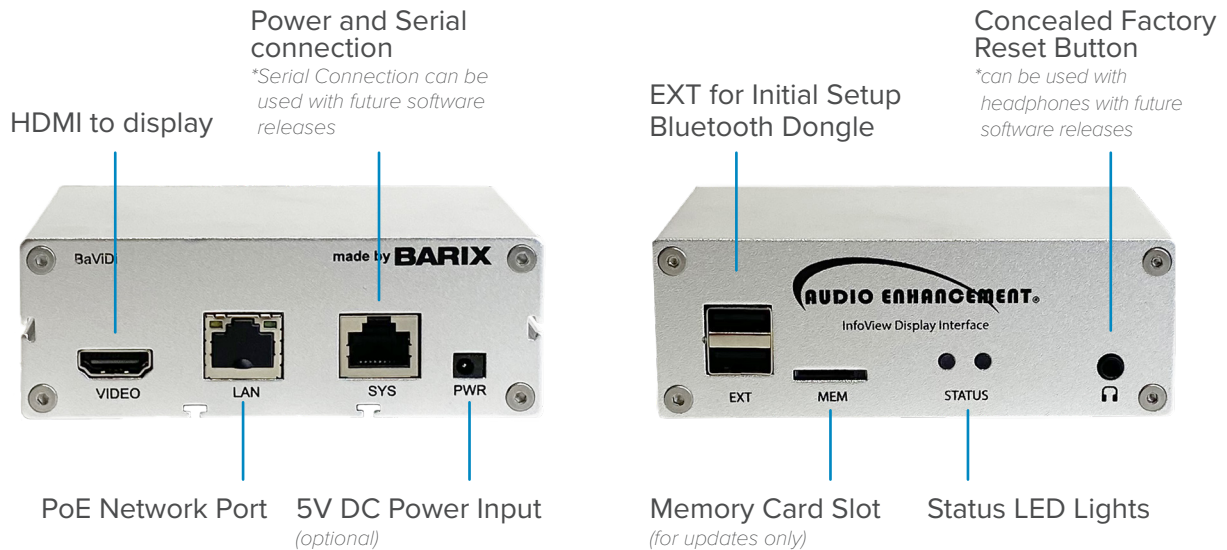

INFOVIEW DISPLAY INTERFACE SPEC SHEET

The Audio Enhancement **InfoView Display Interface** is a cutting-edge network adapter designed to seamlessly connect a display with the InfoView module integrated within the EPIC System™ Platform. InfoView empowers school administrative staff by providing them with complete control over classroom clocks and visual messaging across the entire campus. EPIC simplifies communication, enhances safety measures, and improves overall organizational efficiency.

SPECIFICATIONS

INFOVIEW DISPLAY INTERFACE	
Color	Silver
Power	PoE or 5V DC or 24V DC
Connections	LAN - Network RJ45 SYS - RMT to MS-500/600 PWR - 5V DC Video - For HDMI Cable EXPWT - Bluetooth Dongle
Included	HDMI Cable, 5V DC Power Cable, Bluetooth Configuration Dongle
Weight	.6 lbs (9.6 oz)
Dimensions	4.25 (H) x 3 (W) x 1.5 (D) in. (107.95 x 76.2 x 38.1 mm)