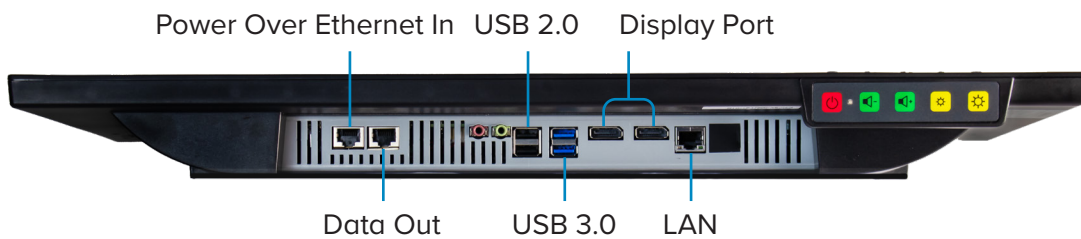

# INFOVIEW DISPLAY

## SPEC SHEET

The EPIC System (Education Paging & Intercom Communications)® **InfoView Display** is a display device specifically designed for the K-12 campus. With a PoE powered 24" Full HD display this high-performance, energy-efficient, world-class visual messaging device delivers power and data over a single Ethernet cable, offering greatly increased flexibility with location and positioning.