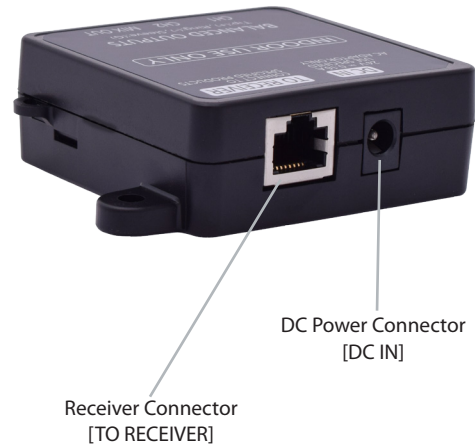

Cable Binding Hooks

Left Angle View

Back Angle View

The **Balanced Output Adapter** (BOA) is used to aid installations. The BOA can be used with third party amplifiers and Audio Enhancement's Large Room Audio System.

Weight	0.15 lbs (68.04 g)
Dimensions (with cable binding hooks)	3.60 (H) x 2.60 (W) x 1.00 (D) in. (91.44 x 66.04 x 25.40 mm)