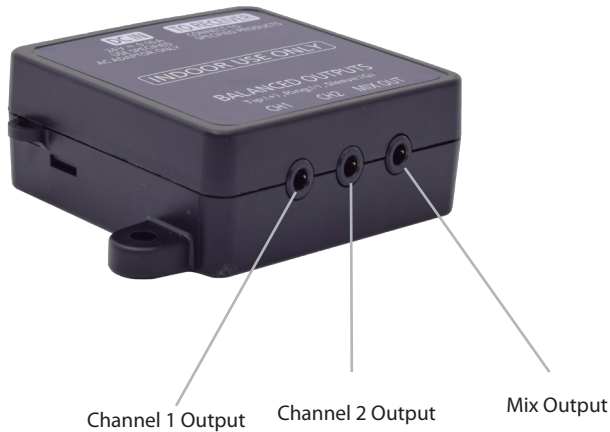

Cable Binding Hooks

Left Angle View

Back Angle View

The **Balanced Output Adapter** (BOA) is used to aid installations. The BOA can be used with third party amplifiers and Audio Enhancement's Large Room Audio System.

Weight	0.15 lbs (68.04 g)
Dimensions (with cable binding hooks)	3.60 (H) x 2.60 (W) x 1.00 (D) in. (91.44 x 66.04 x 25.40 mm)