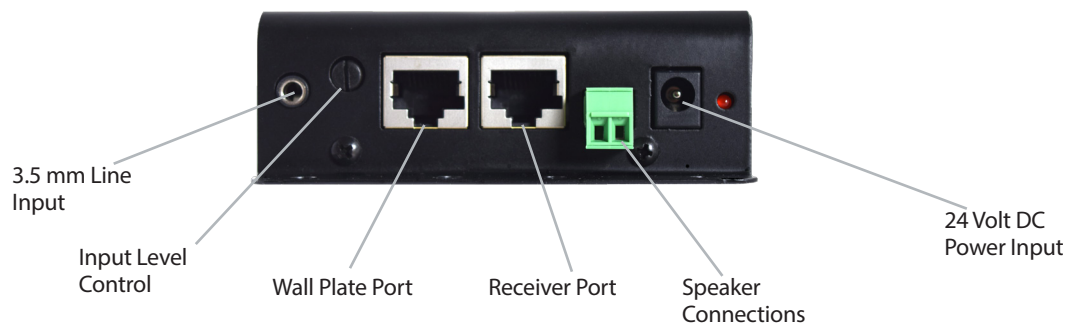

Top View

Front View

The **CA-30 Classroom Amplifier** is designed to complement projectors or flat panel displays to provide high quality playback of multimedia audio. The CA-30 amplifier is the perfect solution for evenly distributing music and other auxiliary sound throughout a classroom and an affordable price.

- Versatile mounting system
- Mounts directly to projector poles
- Mount in plenum rated ceiling enclosures or inside cabinets
- Plug and play compatibility with Audio Enhancement's XD or IR classroom microphones

CA-30 Amplifier Specifications

Electrical Characteristics:

Output Power

THD @ 1% (4 Ohm load)	16 Watts
-----------------------	----------

Frequency Response	20 Hz to 20,000 kHz
--------------------	---------------------

Connectors

One 3.5 mm input with volume control
 Accessory port (RJ-45) with balanced line input
 unbalanced line output
 RJ-45 input for IR-Satellite (TLD100) or XD Receiver (K-SRC14), provides
 both audio and power
 24 DC Power Input
 Speaker connection