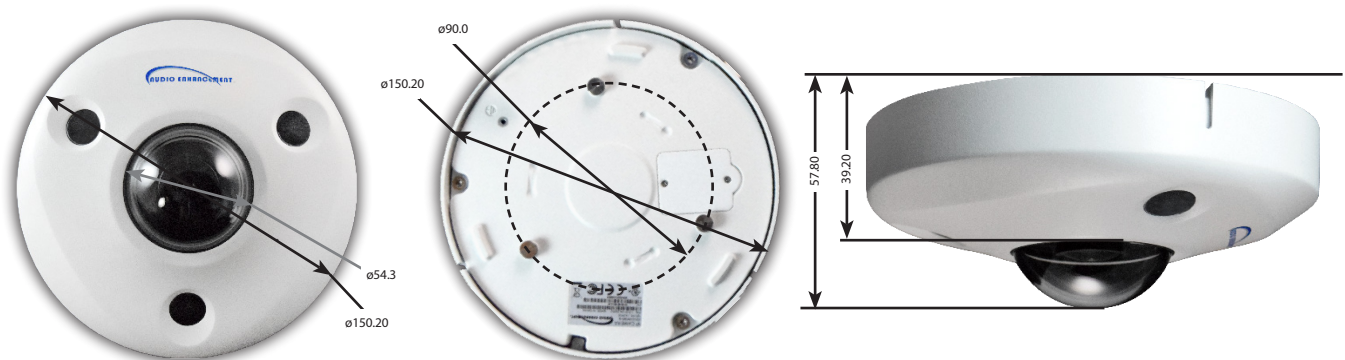

12 Megapixel Ultra HD IR Network Fisheye Camera With Privacy Rolling Lens

The **EduCam360-B** is a classroom camera that allows educators, administrators and security personnel to see the entire classroom. Capturing video at resolutions up to 4000x3000, the EduCam360-B provides clarity like never before.

- Rolling Lens to provide privacy for the teacher
- 1/2.3" 12 MP progressive scan CMOS
- HLS, H.264/H.265 & MJPEG dual-stream encoding
- Max 15 fps @ 12 MP (4000x3000), 25/30 fps @ 3 MP (2048x1536)
- Multiple Correct mode: Original, Panoramic, Double Panoramic, 1+3, Eptz, 4 pictures
- DWDR, Day/Night (ICR), 3DNR, ROI, AWB, AGC, BLC
- Multiple Network Monitoring: web viewer, CMS (DSS/PSS) & DMSS
- Max. IR LEDs length 10 m
- Built-in 1/1 alarm in/out
- Micro SD memory, IP67, IK10, PoE