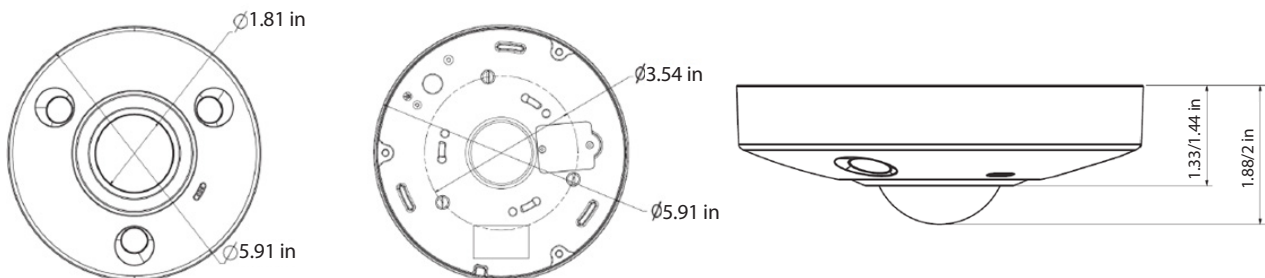

12M Ultra HD IR Network Fisheye Camera

The **EduCam360A** is a classroom camera that allows educators, administrators and security personnel to see the entire classroom. Capturing video at resolutions up to 4000x3000, the EduCam360A provides clarity like never before.

Model	IPC-EBW81200	
Camera		
Image Sensor	1/2.3" 12M progressive scan CMOS	
Effective Pixels	4000 (H) *3000 (V)	
Scanning System	Progressive	
Electronic Shutter Speed	Auto/Manual 1/3~1/10000	
Min. Illumination	0.01Lux/F2.2(Color), 0Lux/F2.2(IR on)	
S/N Ratio	More than 50dB	
Camera Features		
Max. IR LEDs Length	10m	
Day/Night	Auto(ICR) / Color / B/W	
Backlight Compensation	BLC/ HLC/DWDR	
White Balance	Auto/Manual	
Gain Control	Auto/Manual	
Noise Reduction	3D	
Privacy Masking	Up to 4 areas	
Lens		
Focal Length	1.57mm	
Max Aperture	F2.2	
Focus Control	Manual	
Angle of View	185°/185°/185°	
Lens Type	Manual	
Mount Type	Board-in Type	
Video		
Compression	H.264H/MJPEG/JPEG/H.265	
Resolution	12M(4000×3000)/8M(2880×2880)/6M(2880×2160)/3M(2048×1536)	
Frame Rate	Main Stream	12M(1~15fps)/3M (1 ~ 25/30fps)
	Sub Stream	D1/CIF(1 ~ 25/30fps)
Bit Rate	40Kbps~8192Kbps	
Correct Mode	Original, Panoramic, Double Panoramic, 1+3, Eptz, 4 pictures	
Audio		
Compression	G.711a/G.711u/PCM/AAC	
Interface	1/1 channel In/Out(Built in Mic)	
Network		
Ethernet	RJ-45 (10/100Base-T)	
Protocol	HTTP,TCP,ARP,RTSP,RTTP,UDP,RTCP,SMTP,FTP,DHCP,DNS,DDNS,PPPOE,IPv4/v6,SNMP,QoS,UPnP,NTP	
Compatibility	ONVIF,PSIA,CGI	
Max. User Access	20 users	
Auxiliary Interface		
Memory Slot	Micro SD	
Alarm	2/1 channel In/Out	
General		
Power Supply	DC12V, PoE (802.3af)	
Power Consumption	<13W	
Working Environment	-30°C~+60°C, Less than 95%RH	
Vandal Resistance	IK10	
Dimensions	Φ 5.91 in x 2 in (150mm x 50.7mm)	
Weight	1.27 lbs (1.89 lbs with packaging) (0.58kg(0.86kg with packaging))	