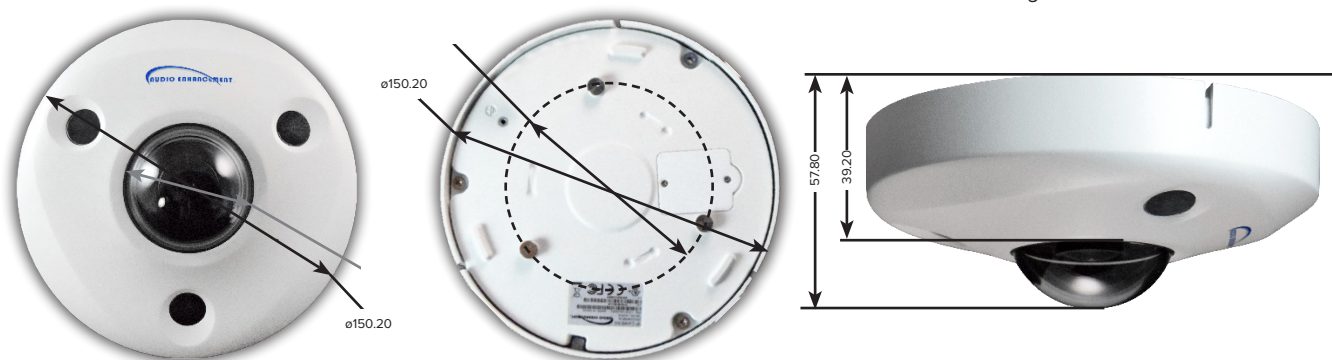

Tile bridge included with most kits