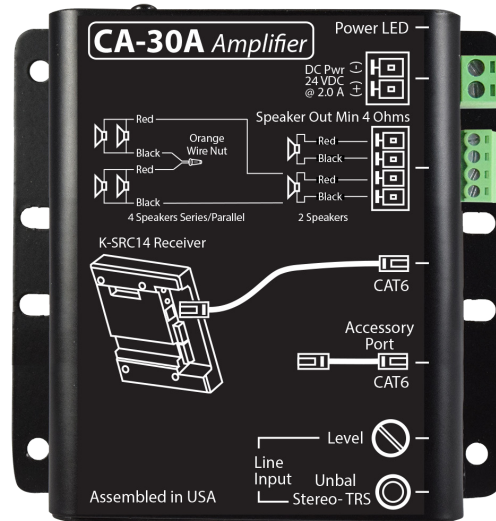

Top View

Front View

The CA-30A is designed to complement projectors or flat panel displays to provide high quality playback of multimedia audio. The CA-30A amplifier is the perfect solution for evenly distributing music and other auxiliary sound throughout a classroom at an affordable price.

- Versatile mounting system
- Mounts directly to projector poles
- Mount in plenum rated ceiling enclosures or inside cabinets
- Plug and play compatibility with Audio Enhancement's XD classroom microphones

CA-30A Amplifier Specifications*

Electrical Characteristics:

Output Power

THD @ 1% (4 Ohm load)	16 Watts
-----------------------	----------

Frequency Response	20 Hz to 20,000 kHz
--------------------	---------------------

Connectors	One 3.5 mm input with volume control Accessory port (RJ-45) with balanced line input unbalanced line output RJ-45 input for XD Receiver (K-SRC14), provides both audio and power 24 Volt DC Power Input Speaker connection
------------	---