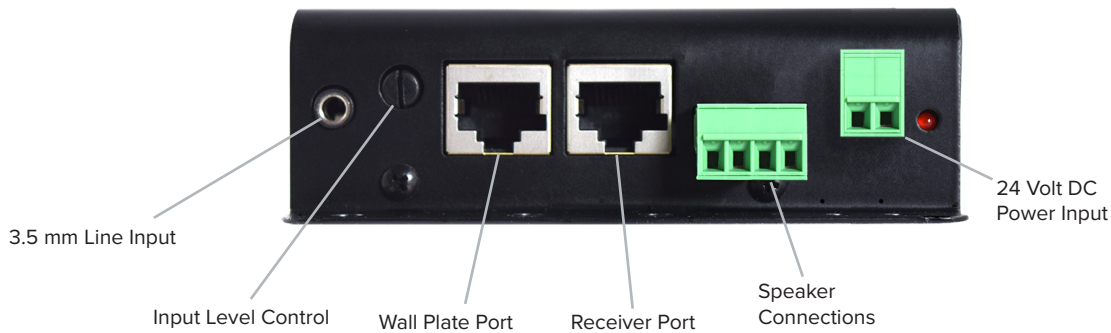

Top View

Front View

The CA-30A is designed to complement projectors or flat panel displays to provide high quality playback of multimedia audio. The CA-30A amplifier is the perfect solution for evenly distributing music and other auxiliary sound throughout a classroom at an affordable price.

- Versatile mounting system
- Mounts directly to projector poles
- Mount in plenum rated ceiling enclosures or inside cabinets
- Plug and play compatibility with Audio Enhancement's XD classroom microphones

Connectors	One 3.5 mm input with volume control Accessory port (RJ-45) with balanced line input unbalanced line output RJ-45 input for XD Receiver (K-SRC14), provides both audio and power 24 Volt DC Power Input Speaker connection
------------	---

Material	Metal
----------	-------

Weight	.45 lbs (7.2 oz)
--------	------------------

Dimensions	3.65 in. (L) x 4.325 in. (W) x 1.261 in. (H) (9.271 cm x 10.986 cm x 3.203 cm)
------------	--
