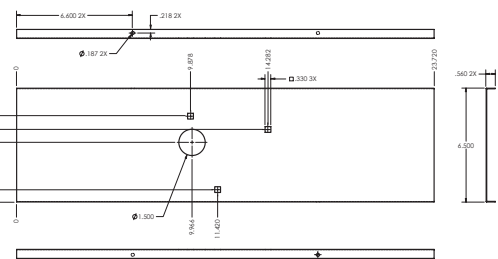

Tile Bridge - Included

Optional Accessories