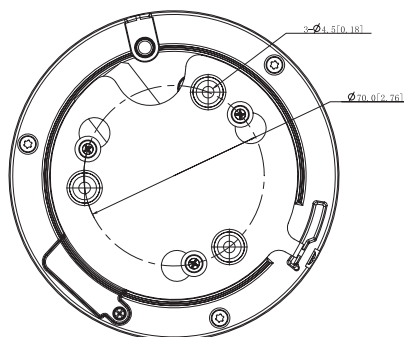

Optional Accessories