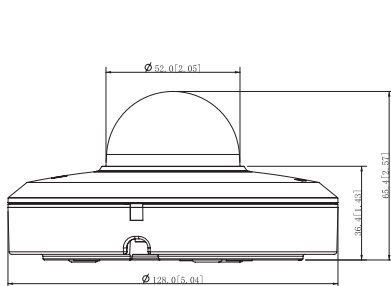

Optional Accessories