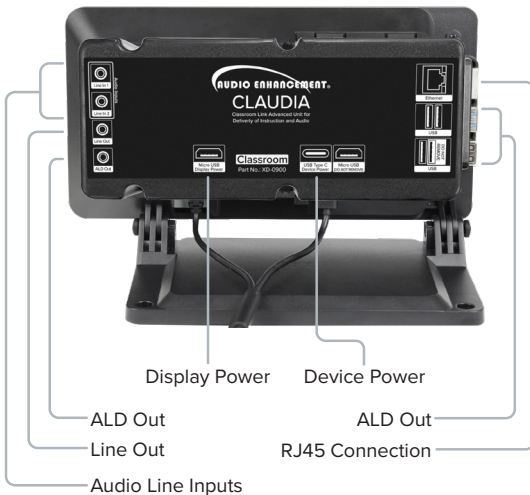

Classroom CLAUDIA

Front Office CLAUDIA

CLAUDIA in your classroom

CLAUDIA provides connectivity and control of the local sound system from an easy-to-use touchscreen interface right at the teacher's desk. The teacher can connect their computer through the integrated audio input or a device such as their phone through the advanced Bluetooth® Link technology. Additionally, it provides simple integration for use with teleconference services such as Zoom, Google Meets™, and other platforms used for remote learning. Optional features such as SAFE (Signal Alert For Education) System® alerts and VIEWpath® (Video Interactive Education Window) recordings can be activated directly from the 7" touchscreen interface.

CLAUDIA in your front office

CLAUDIA in your front office provides an easy interface for streaming music to designated parts of your campus through EPIC System. CLAUDIA will allow music to be played from a local device connected directly, or through a device using the advanced Bluetooth® Link technology. CLAUDIA will also store 200+ songs directly on the device which can be played directly from the 7" touchscreen interface.