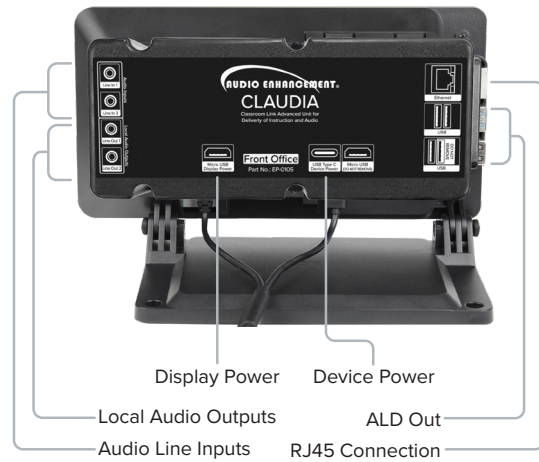

### Front Office CLAUDIA

Front

Rear

Rear

### CLAUDIA in your classroom

**CLAUDIA** provides connectivity and control of the local sound system from an easy-to-use touchscreen interface right at the teacher's desk. The teacher can connect their computer through the integrated audio input or a device such as their phone through the advanced Bluetooth® Link technology. Additionally, it provides simple integration for use with teleconference services such as Zoom, Google Meets™, and other platforms used for remote learning. Optional features such as SAFE (Signal Alert For Education) System® alerts and VIEWpath® (Video Interactive Education Window) recordings can be activated directly from the 7" touchscreen interface.

### CLAUDIA in your front office

**CLAUDIA** in your front office provides an easy interface for streaming music to designated parts of your campus through EPIC System. CLAUDIA will allow music to be played from a local device connected directly, or through a device using the advanced Bluetooth® Link technology. CLAUDIA will also store 200+ songs directly on the device which can be played directly from the 7" touchscreen interface.